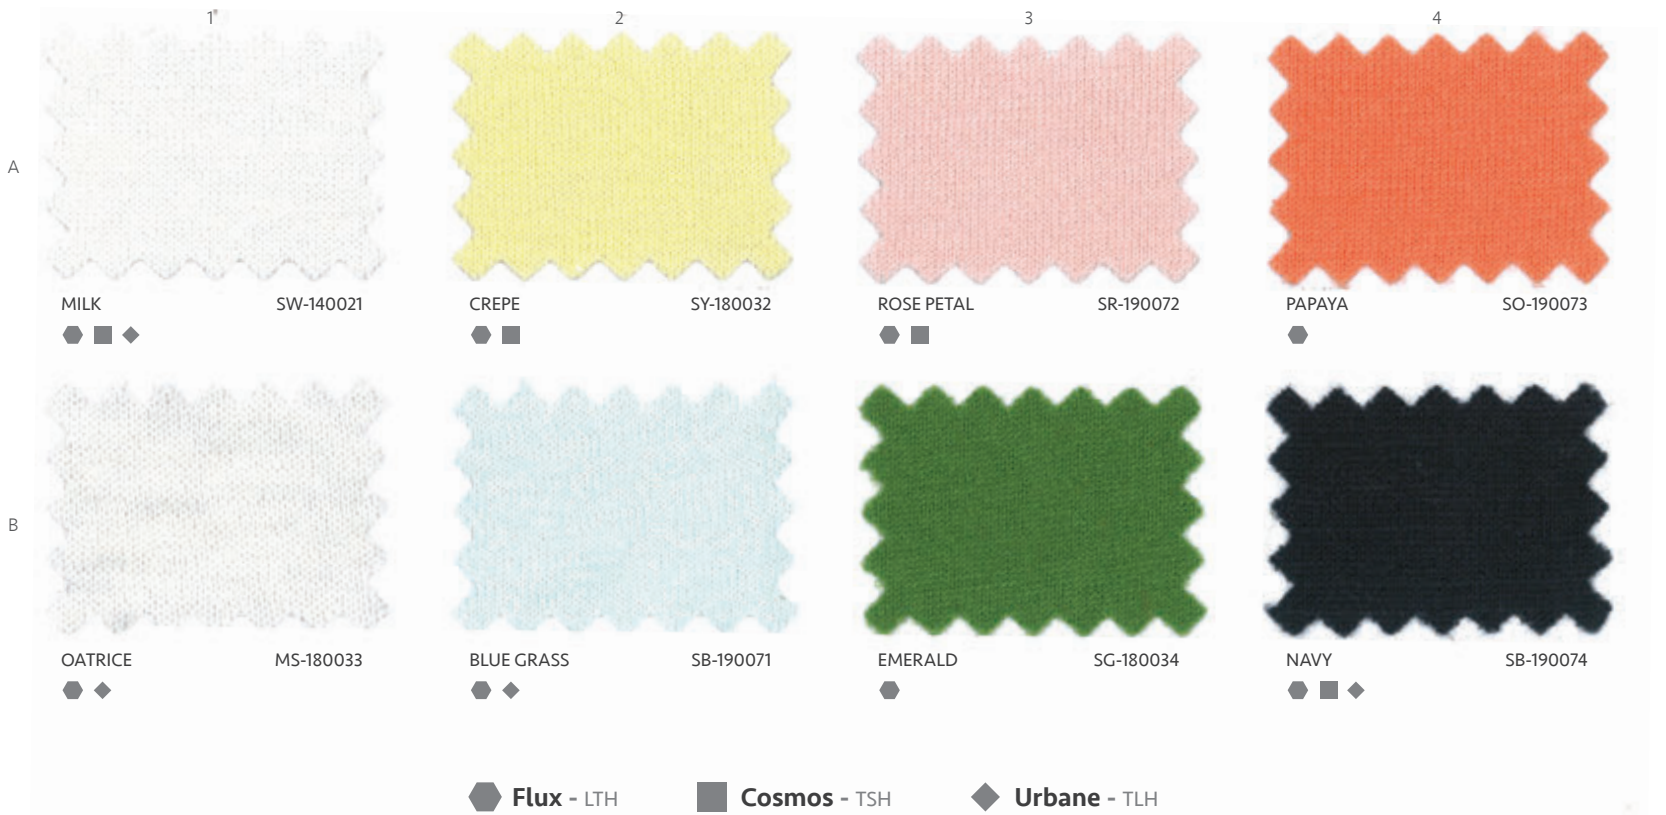

● **Flux** 2/54NM 62% TENCEL™ LYOCELL 30% NYLON 8% MERINO WOOL (SPW) - MACHINE WASHABLE

■ **Cosmo** 2/52NM 65% TENCEL™ LYOCELL 30% SILK 5% MERCERIZED WOOL - MACHINE WASHABLE

◆ **Urbane** 2/48NM 85% TENCEL™ LYOCELL 15% MERINO WOOL - MACHINE WASHABLE