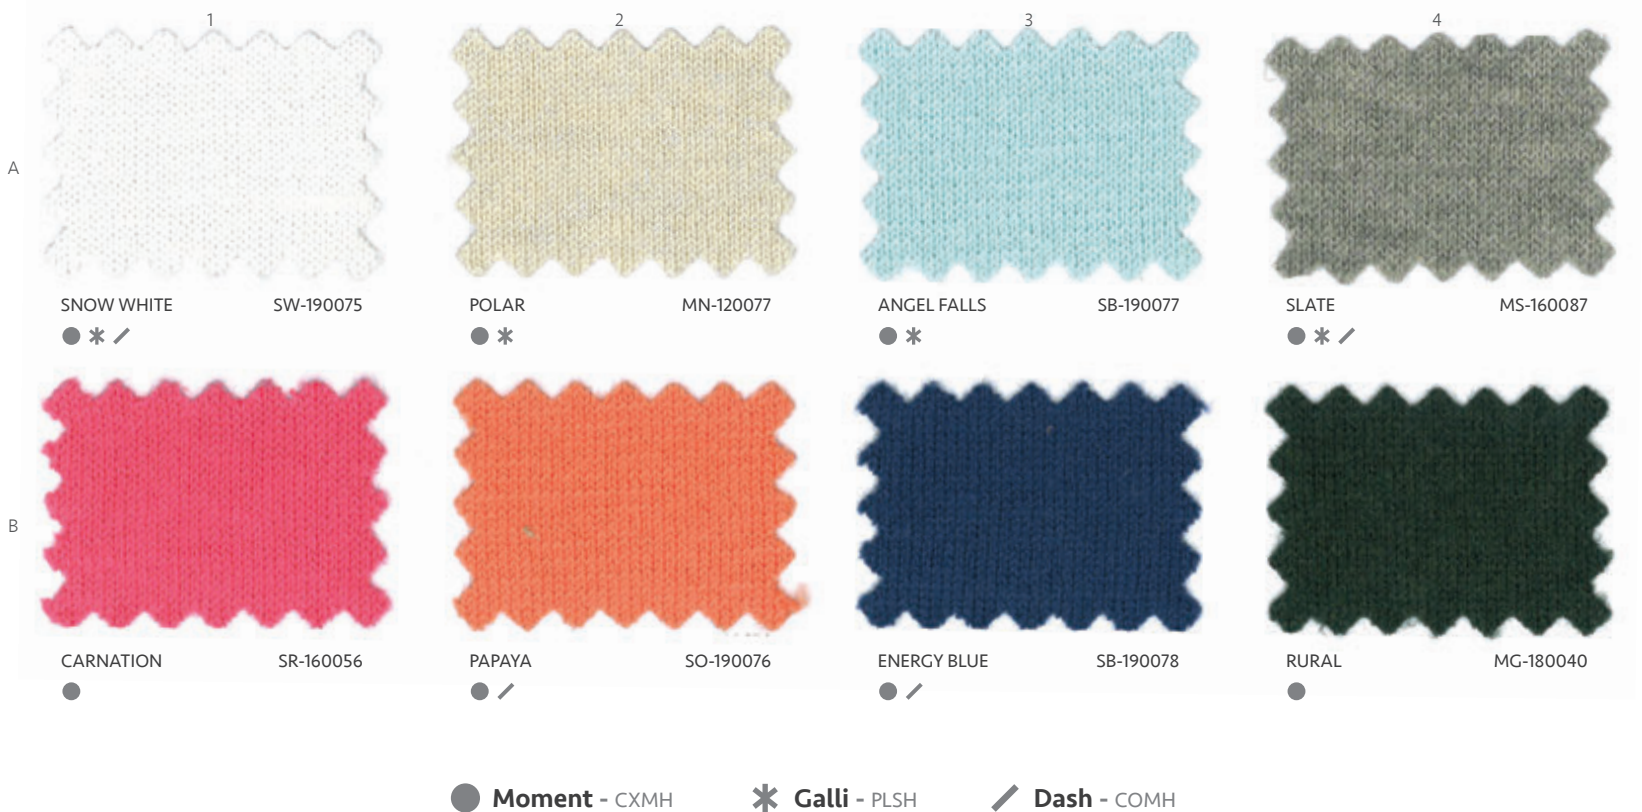

● **Moment** 2/32NM 40% COOLMAX® ECOMADE 55% MODAL 5% SILK - MACHINE WASHABLE

* **Galli** 2/48NM 40% POST 10% PRE-CONSUMER RECYCLED POLYESTER 40% VISCOSE 10% SILK - MACHINE WASHABLE

/ **Dash** 2/48NM 50% COOLMAX® ECOMADE 50% TENCEL LYOCELL - MACHINE WASHABLE