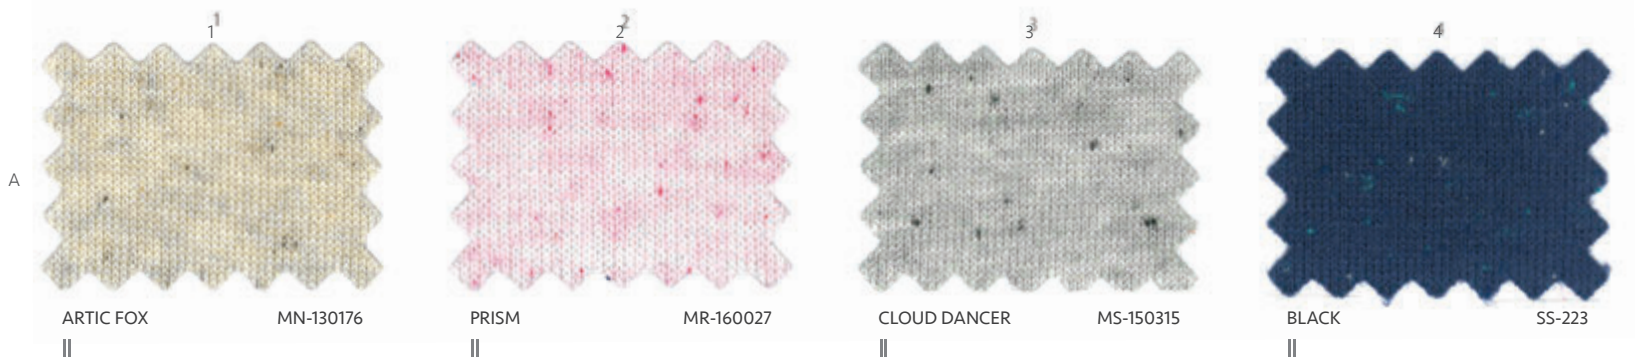

/ **Dash** 2/48NM 50% COOLMAX® ECOMADE 50% TENCEL LYOCELL - MACHINE WASHABLE

▲ **Listen** 1/23NM 90% RAYON 10% NYLON - MACHINE WASHABLE

▲ **Listen - VNH**

|| **Jubilation** 1/48NM 95% VISCOSE 5% SILK - DONEGAL - MACHINE WASHABLE

|| **Jubilation - VSHN**

fine luxury

● Flux

LTH-SW	140021SPW	MILK	A1
LTH-SY	180032SPW	CREPE	A2
LTH-MS	180033SPW	OATRICE	B1
LTH-SG	180034SPW	EMERALD	B3
LTH-SB	190071SPW	BLUE GRASS	B2
LTH-SR	190072SPW	ROSE PETAL	A3
LTH-SO	190073SPW	PAPAYA	A4
LTH-SB	190074SPW	NAVY	B4

■ Cosmo

TSH-SW	140021SLS	MILK	A1
TSH-SY	180032SLS	CREPE	A2
TSH-SR	190072SLS	ROSE PETAL	A3
TSH-SB	190074SLS	NAVY	B4

◆ Urbane

TLH-SW	140021SLS	MILK	A1
TLH-MS	180033SLS	OATRICE	B1
TLH-SB	190071SLS	BLUE GRASS	B2
TLH-SB	190074SLS	NAVY	B4