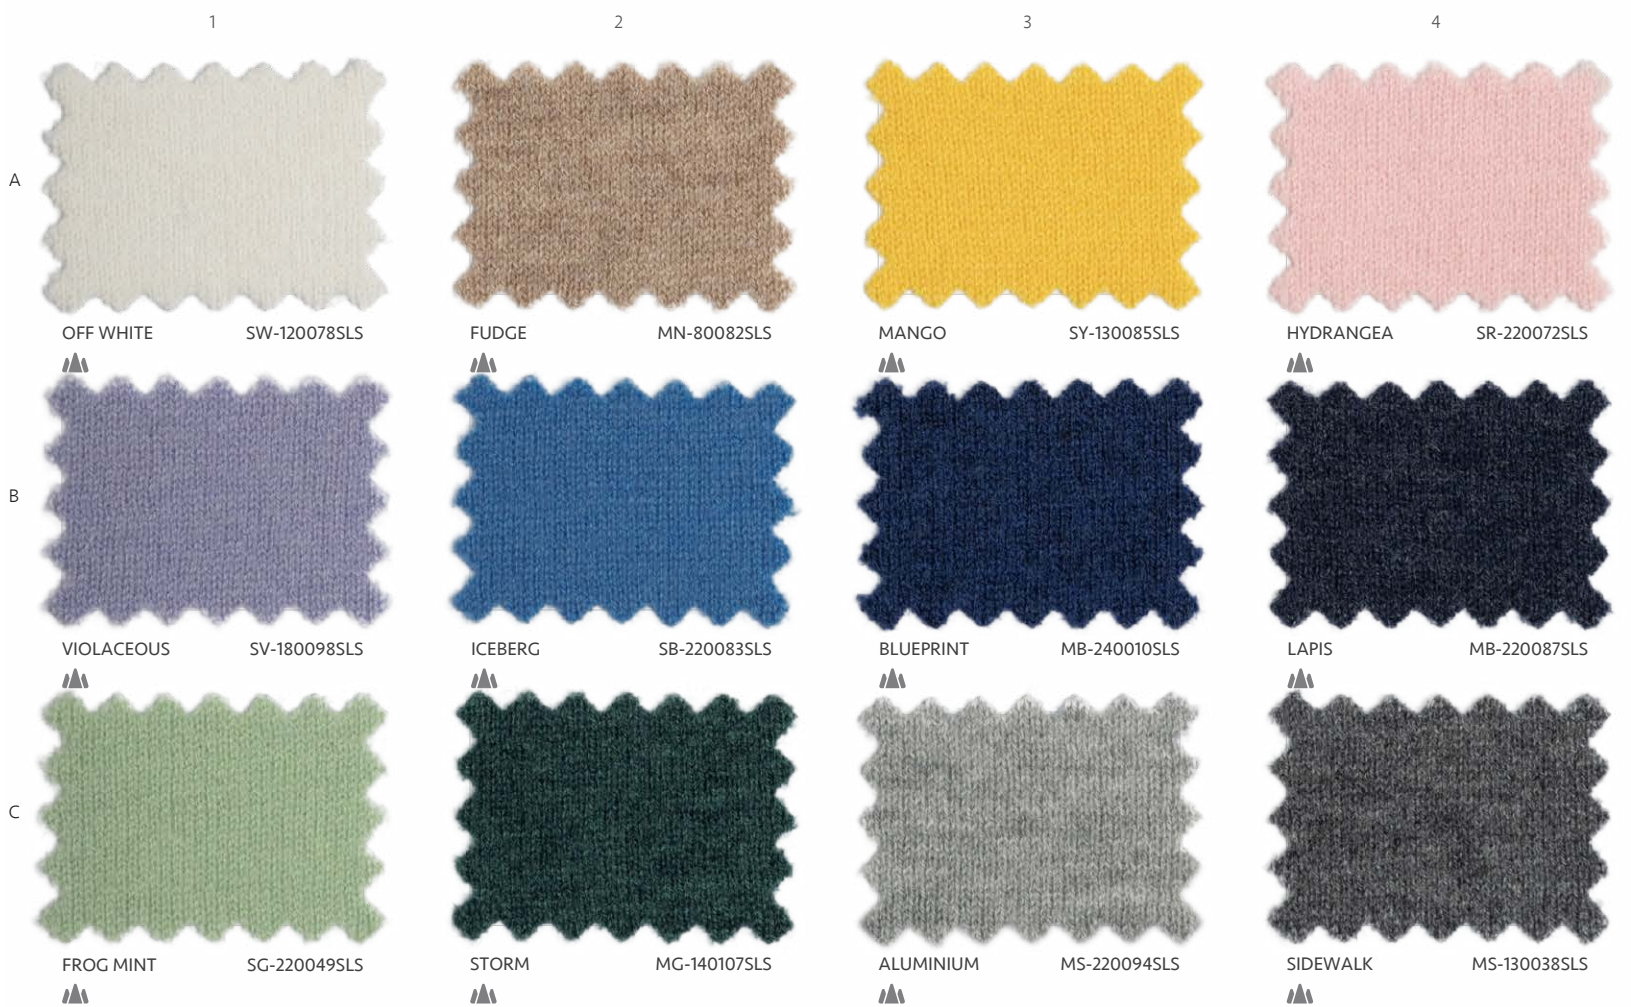

✦ **Savvy - DNC**

▲ **Savvy Fine** 2/30NM 65% MERINO WOOL 27% NYLON 8% CASHMERE - MACHINE WASHABLE