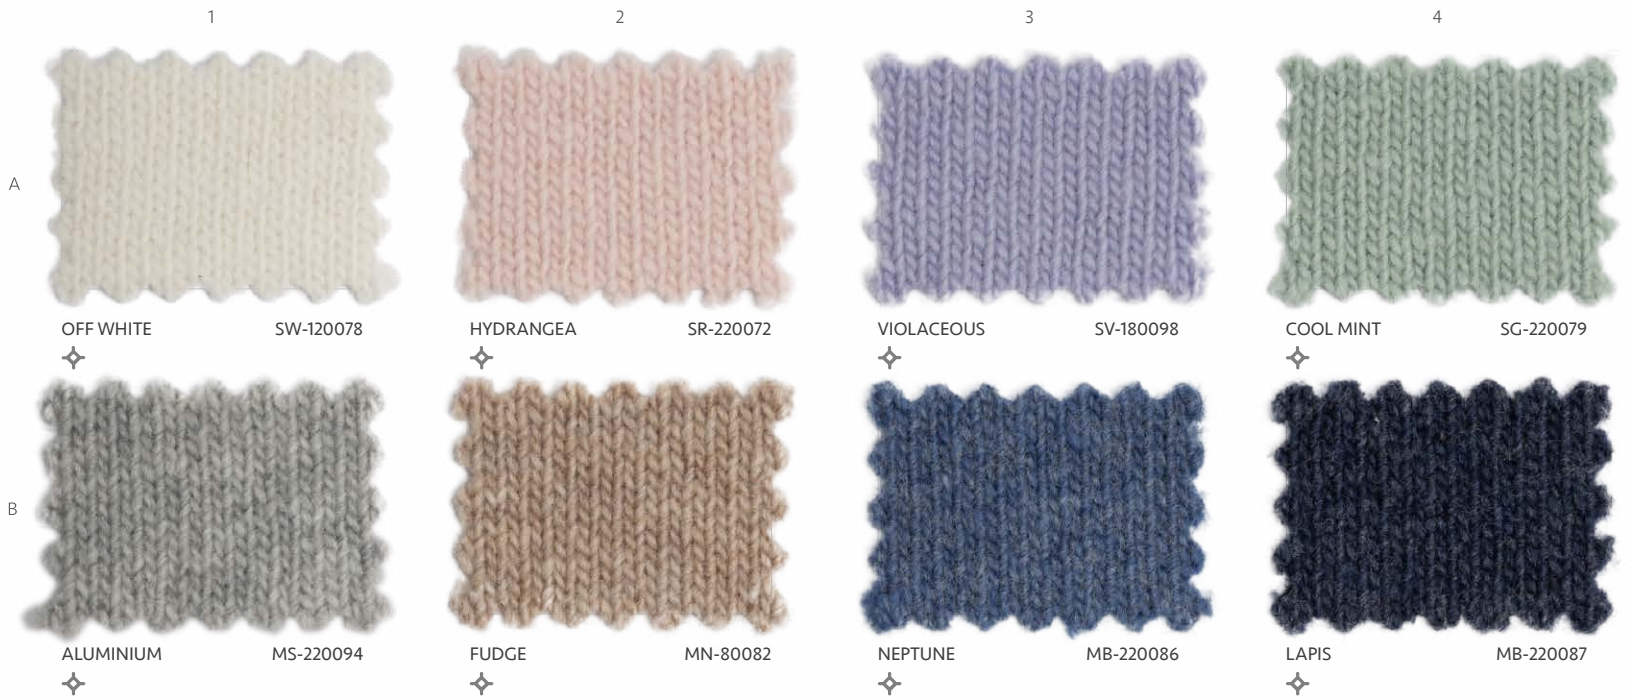

✦ **Savvy** 1/5NM 65% MERINO WOOL 27% NYLON 8% CASHMERE